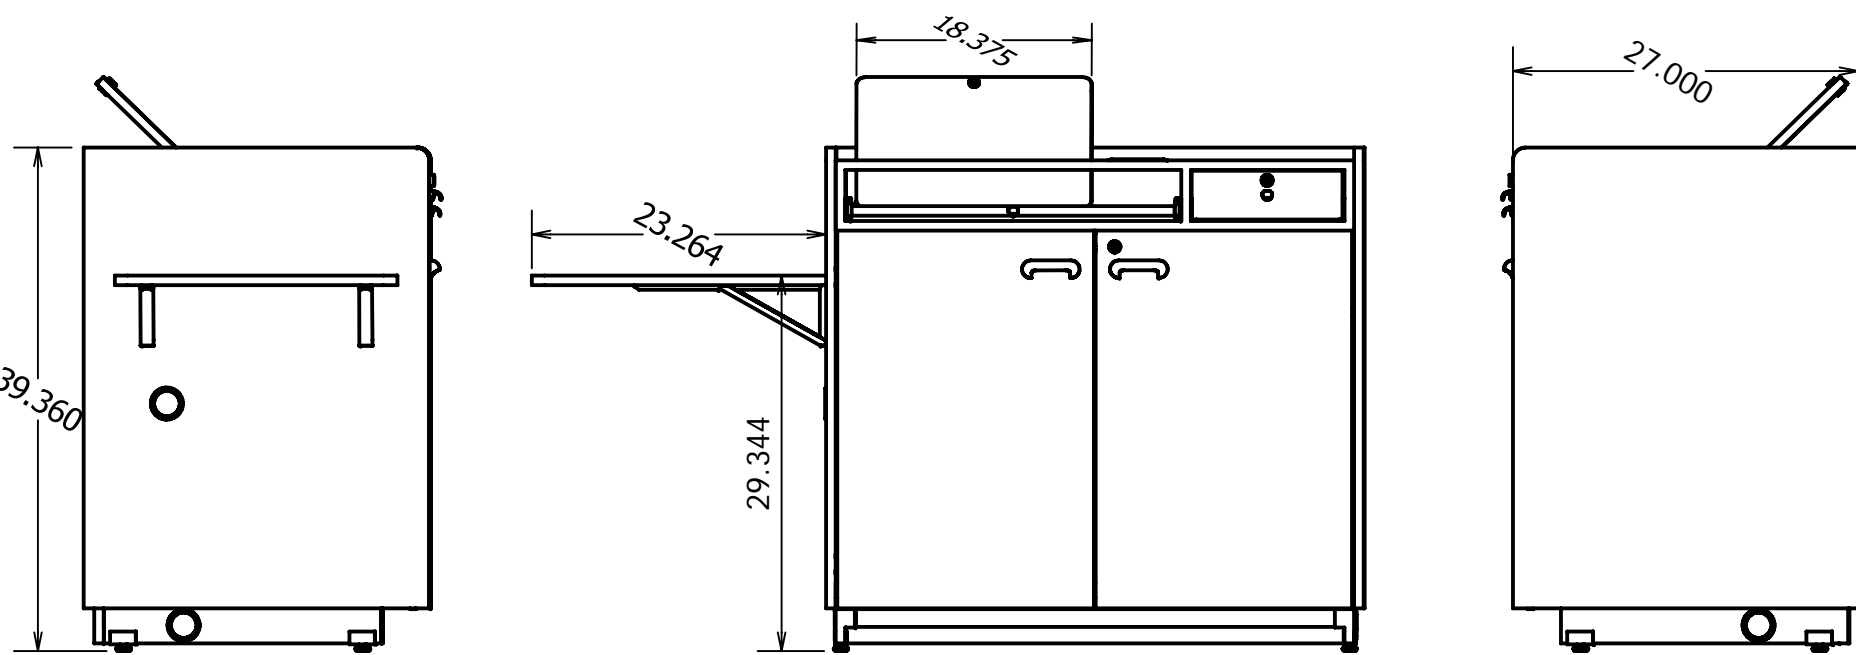

## MT-400 Standard, 092609

- Kensington Maple Laminate over verneer core plywood.
- Flip-n-store on the left work surface.
- Rectangular cable grommet on work surface.
- Flip-up shelf on presenters left.
- Keyboard mouse pull-out shelf.
- Lockable storage drawer.
- Removable front access panel.
- Cutout for optional cooling fan.
- 1- adjustable shelf in a rack sized enclosure.  
(Optional rack rails will mount in this area)
- Adjustment levelers.