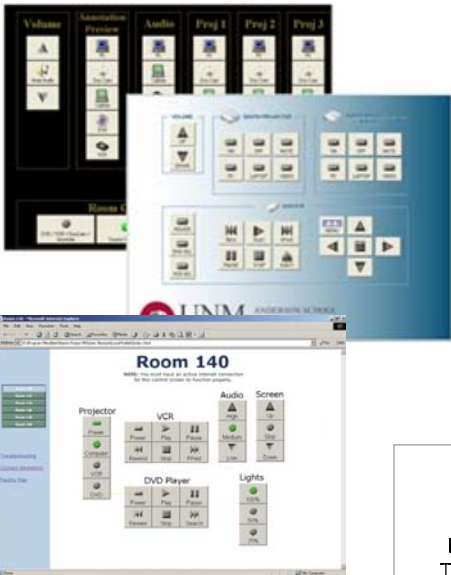

# Room Commander Control System

**PART#**

**MT-50-CTP (Room Commander with Computer & Touch Panel)**

**DESCRIPTION**

The Room Commander Control System from Mediatech is a convenient, easy-to-use room management capability designed to simplify the task of controlling multiple display/playback devices and other in-room functions such as lighting, sound, and motorized screens, projector lifts, etc. The systems include the components necessary to integrate a low-cost control system for classrooms, board rooms, conference rooms, or any similar A/V presentation control environment.

The system includes a fully functional PC featuring multiple serial ports for remote device management plus expansion slots to accommodate standard PC cards for additional audio, video overlay, wireless remote, etc.

The supplied MT-444-CM-S, ControlMate Room Controller includes an easy to use configuration utility and the capability to control multiple devices using RS232, IR, and Relay interfaces.

**FEATURE SUMMARY**

**MT-50-CTP**

- Minimum of 15-inch Touch Screen LCD Panel
- PC with minimum:
  - Microsoft® Windows OS (XP-Pro SP2)
  - 40GB HD
  - 500MB RAM
  - 10/100 LAN interface
  - Keyboard and Mouse
- (1) MT-444-CM-S, ControlMate Room Controller:
  - (1) Host Controller (PC) RS232 port
  - (4) Device Control RS232 ports
  - (1) RS485 Remote Control Panel port
  - (4) IR ports
  - (4) Relay ports
  - IR Learner
  - Configuration Utility SW
- MT-50-SY101, MTSytemCommander Software
- Initial Application Specific Custom Control Screen
- Integration and Assembly