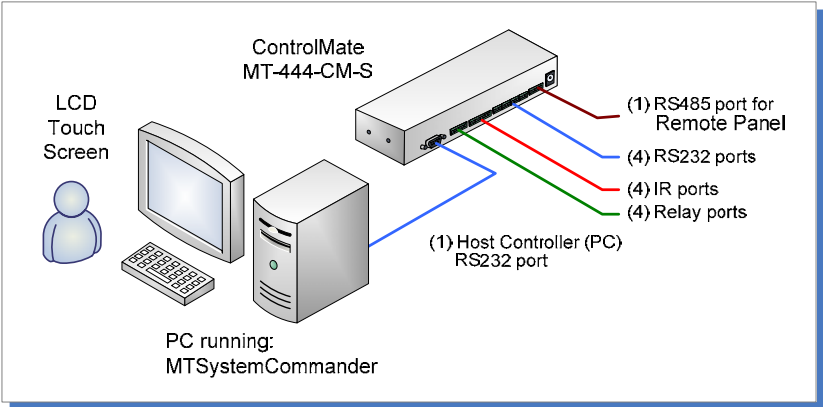

Typical Room Commander Configuration

For help with your application contact Mediatech or your local Mediatech Dealer.

829 Carswell Ave
Holly Hill, FL 32117
(386) 258-9958

Specification may be subject to change without notice.

www.gomediatech.com
information@gomediatech.com