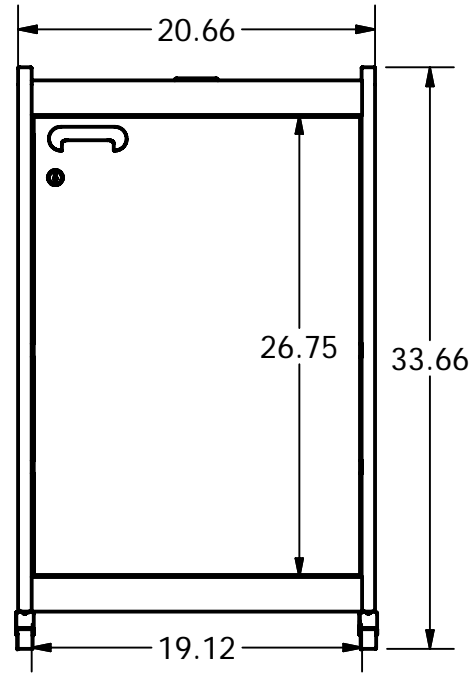

MT-500-K12, 091809

MT-500-K12 Standards.
Kensington Maple laminate over verneer plywood.
Black sparkle laminate top and bottom.
Lockable door and access panel.
Cutout for optional cooling fan.
Top and bottom cable grommets.
400 lb cap. casters.
2- adjustable shelves.