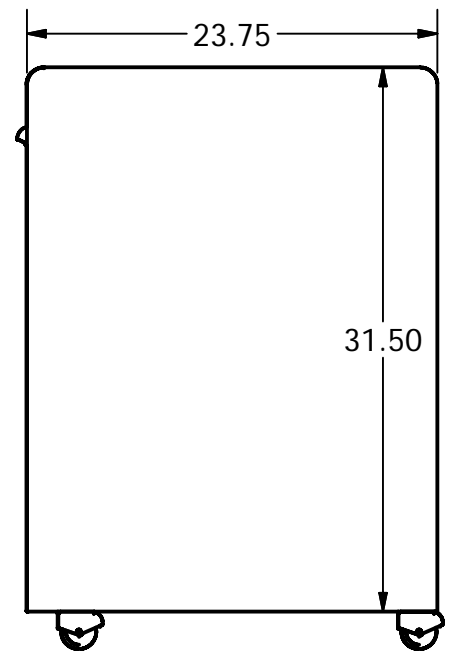

MT-500-K12, 091809

MT-500-K12 Standards.
Kensington Maple laminate over verneer plywood.
Black sparkle laminate top and bottom.
Lockable door and access panel.
Cutout for optional cooling fan.
Top and bottom cable grommets.
400 lb cap. casters.
2- adjustable shelves.