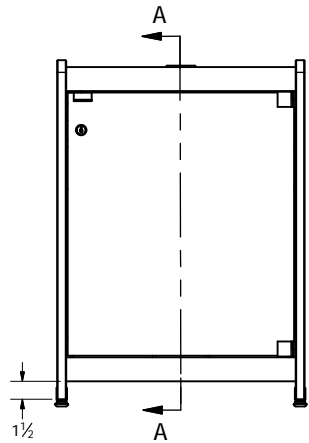

TOP

BOTTOM

MT-CC01 STANDARD CONFIGURATION

- KENSINGTON MAPLE LAMINATE
- BLACK SPARKLE LAMINATE TOP/BASE
- SMOKED PLEXI FRONT DOOR
- SOLID REAR DOOR
- 12RU STANDARD RACK RAILS
- COOLING FAN
- LEVELING FEET
- 2RU RACK SHELF
- SURGE SUPPRESSOR W/MASTER POWER SWITCH

FRONT

BACK

SIDE

SECTION A-A
SCALE 1 / 8

ISO

DRAWN curleyk	12/1/2011	COPYRIGHT 2011, MEDIATECH INC.	
CHECKED		TITLE	
QA		MT-CC01 STANDARD CONFIGURATION	
MFG		SIZE C	DWG NO MT-CC01_120111_KP
APPROVED		SCALE	REV
			SHEET 1 OF 3