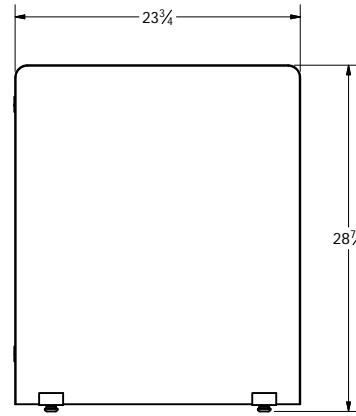

TOP

BOTTOM

MT-CC01 STANDARD CONFIGURATION

- KENSINGTON MAPLE LAMINATE
- BLACK SPARKLE LAMINATE TOP/BASE
- SMOKED PLEXI FRONT DOOR
- SOLID REAR DOOR
- 12RU STANDARD RACK RAILS
- COOLING FAN
- LEVELING FEET
- 2RU RACK SHELF
- SURGE SUPPRESSOR W/MASTER POWER SWITCH

FRONT

BACK

SIDE

SECTION A-A
SCALE 1 / 8

ISO

DRAWN curleyk	12/1/2011	COPYRIGHT 2011, MEDIATECH INC.	
CHECKED		TITLE	
QA		MT-CC01 STANDARD CONFIGURATION	
MFG		SIZE C	DWG NO MT-CC01_120111_KP
APPROVED		SCALE	REV
			SHEET 1 OF 3