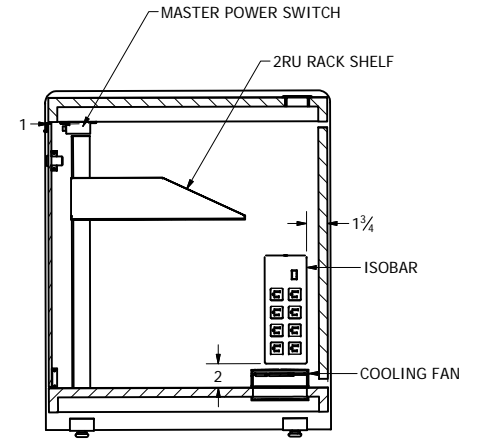

TOP

BOTTOM

MT-CC01 STANDARD CONFIGURATION

- KENSINGTON MAPLE LAMINATE
- BLACK SPARKLE LAMINATE TOP/BASE
- SMOKED PLEXI FRONT DOOR
- SOLID REAR DOOR
- 12RU STANDARD RACK RAILS
- COOLING FAN
- LEVELING FEET
- 2RU RACK SHELF
- SURGE SUPPRESSOR W/MASTER POWER SWITCH

FRONT

BACK

SIDE

SECTION A-A
SCALE 1 / 8

ISO

DRAWN curleyk	12/1/2011	COPYRIGHT 2011, MEDIATECH INC.	
CHECKED		TITLE	
QA		MT-CC01 STANDARD CONFIGURATION	
MFG		SIZE C	DWG NO MT-CC01_120111_KP
APPROVED		SCALE	REV
			SHEET 1 OF 3