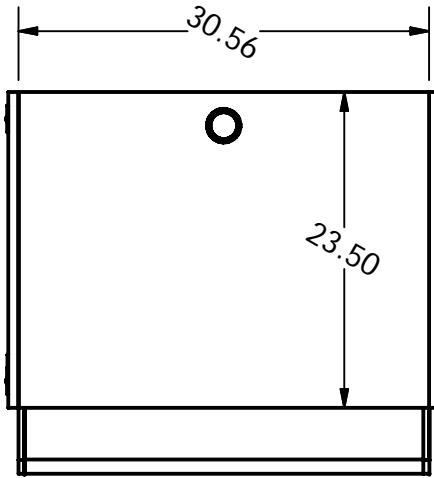

2

1

MT-CC-02 STANDARD

Materials;
Wilsonart Kensington Maple laminate over verneer core plywood.
Black sparkle laminate over verneer core plywood Top and Base.
Accuride drawer slides for pull-out top shelf and bottom printer shelf.
Vented rear panel.

B

B