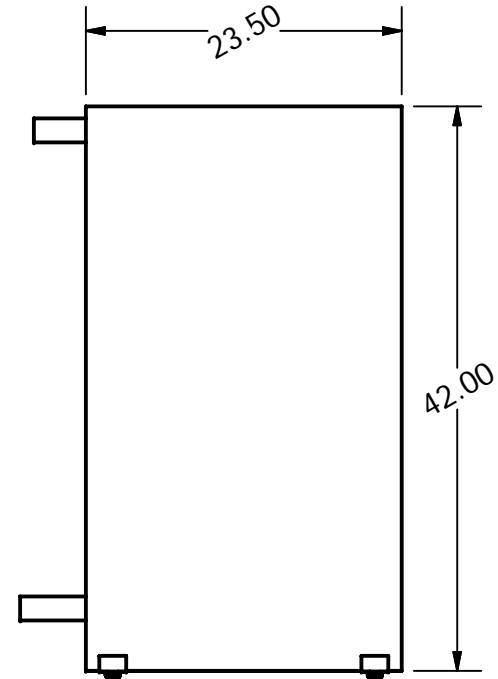

2

1

MT-CC-02 STANDARD

Materials;
Wilsonart Kensington Maple laminate over verneer core plywood.
Black sparkle laminate over verneer core plywood Top and Base.
Accuride drawer slides for pull-out top shelf and bottom printer shelf.
Vented rear panel.

B

B

A

A

2

1