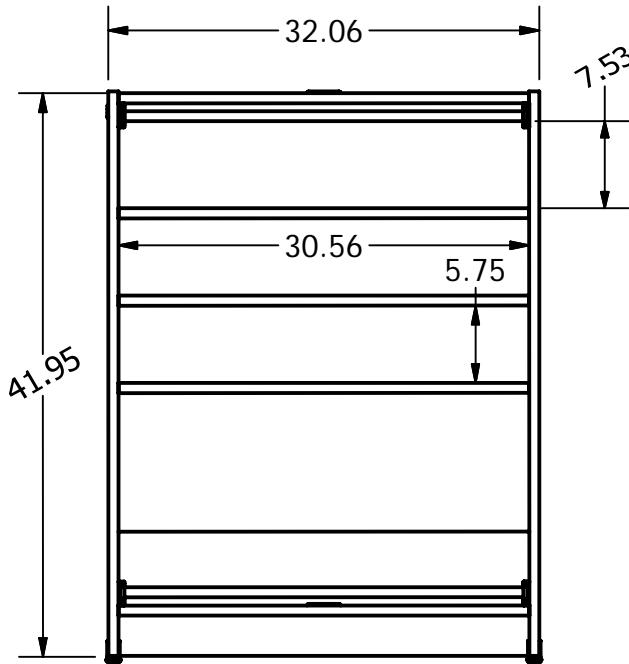

2

1

MT-CC-02 STANDARD

Materials;
Wilsonart Kensington Maple laminate over verneer core plywood.
Black sparkle laminate over verneer core plywood Top and Base.
Accuride drawer slides for pull-out top shelf and bottom printer shelf.
Vented rear panel.

B

B

A

A

2

1