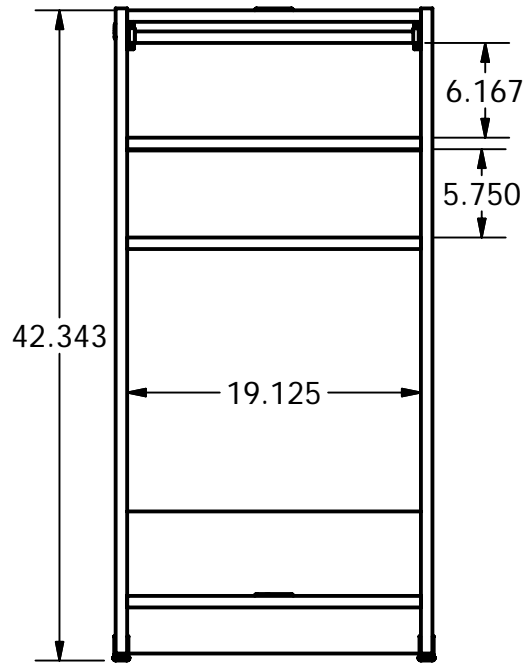

MT-CC-03-CH Standard

Materials;
Almond laminate over Medium Density Fiberboard.
Top and Base are Black sparkle laminate over veneer core plywood .
Accuride drawer slides for top pull-out shelf.
1- Fixed shelf.
1- Adjustable shelf.
Base levelers.
2" Grommets on top and bottom.
Vented front.