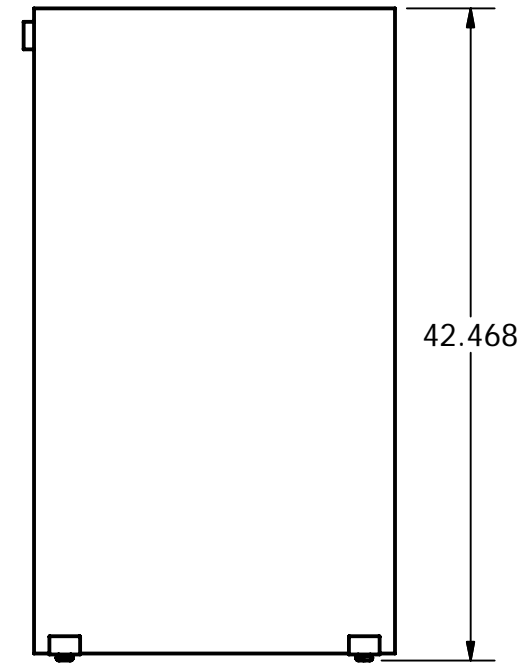

MT-CC-03-CH Standard

Materials;
Almond laminate over Medium Density Fiberboard.
Top and Base are Black sparkle laminate over veneer core plywood .
Accuride drawer slides for top pull-out shelf.
1- Fixed shelf.
1- Adjustable shelf.
Base levelers.
2" Grommets on top and bottom.
Vented front.