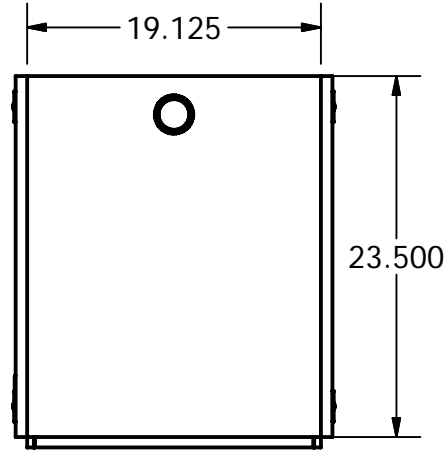

MT-CC-03-CH Standard

Materials;
Almond laminate over Medium Density Fiberboard.
Top and Base are Black sparkle laminate over veneer core plywood .
Accuride drawer slides for top pull-out shelf.
1- Fixed shelf.
1- Adjustable shelf.
Base levelers.
2" Grommets on top and bottom.
Vented front.