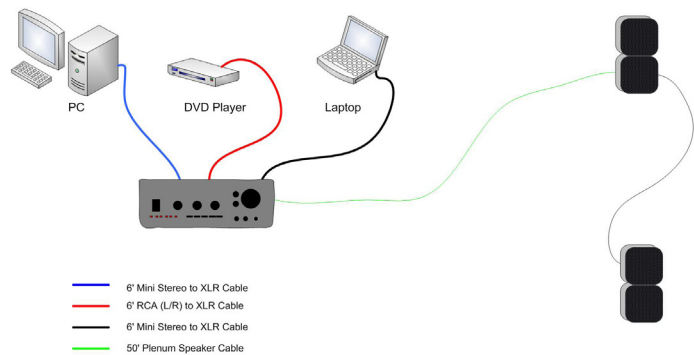

**MT-ICONSS-W is designed for wall mounted applications.**

**MT-ICONSS-C is designed for ceiling mounted applications.**

The Mediatech ICONSS systems provide a simple and cost-effective solution for classroom audio applications. Choose between a ceiling or wall mount system.

## Icon Sound System MT-ICONSS-C, MT-ICONSS-W

### **MT-ICONSS-C includes:**

60 Watt Mono Amplifier with 3 Inputs

2 Ceiling-Mounted Speakers with Mounts

All necessary cabling for 2 mini stereo (PC/Laptop) and 1 dual RCA stereo (DVD/VCR) devices

50 Feet of Plenum-Rated Speaker Wire

### **MT-ICONSS-W includes:**

60 Watt Mono Amplifier with 3 Inputs

2 Wall-Mounted Speakers with Mounts

All necessary cabling for 2 mini stereo (PC/Laptop) and 1 dual RCA stereo (DVD/VCR) devices

50 Feet of Plenum-Rated Speaker Wire