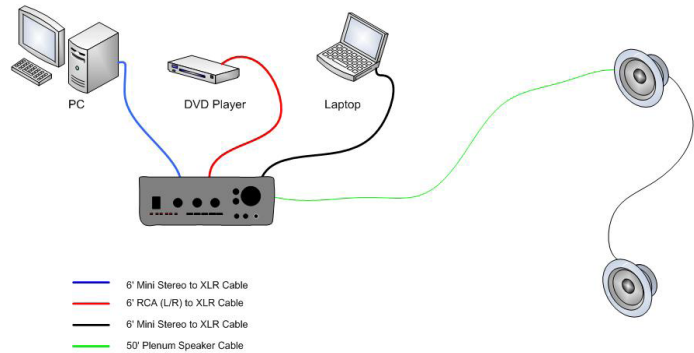

**MT-ICONSS-W is designed for wall mounted applications.**

**MT-ICONSS-C is designed for ceiling mounted applications.**

The Mediatech ICONSS systems provide a simple and cost-effective solution for classroom audio applications. Choose between a ceiling or wall mount system.

### **MT-ICONSS-C includes:**

60 Watt Mono Amplifier with 3 Inputs

2 Ceiling-Mounted Speakers with Mounts

All necessary cabling for 2 mini stereo (PC/Laptop) and 1 dual RCA stereo (DVD/VCR) devices

50 Feet of Plenum-Rated Speaker Wire

### **MT-ICONSS-W includes:**

60 Watt Mono Amplifier with 3 Inputs

2 Wall-Mounted Speakers with Mounts

All necessary cabling for 2 mini stereo (PC/Laptop) and 1 dual RCA stereo (DVD/VCR) devices

50 Feet of Plenum-Rated Speaker Wire